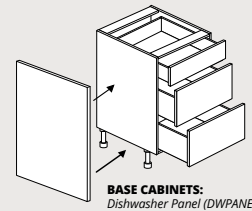

OVERLAY PANELS | Reference Guide

Overlay panels may be required for a finished look to your kitchen.

Below is a quick visual reference for which accessory panels **are required** for each cabinet category. (Note: **NOT** required on white door orders as cabinet end panels will match white.)