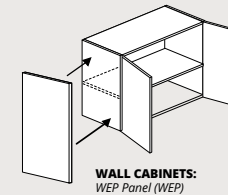

OVERLAY PANELS | Reference Guide

Overlay panels may be required for a finished look to your kitchen.

Below is a quick visual reference for which accessory panels **are required** for each cabinet category. (Note: **NOT** required on white door orders as cabinet end panels will match white.)