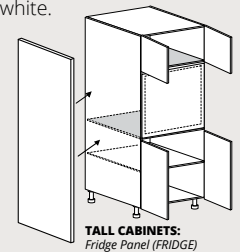

OVERLAY PANELS | Reference Guide

Overlay panels may be required for a finished look to your kitchen.

Below is a quick visual reference for which accessory panels **are required** for each cabinet category. (Note: **NOT** required on white door orders as cabinet end panels will match white.)